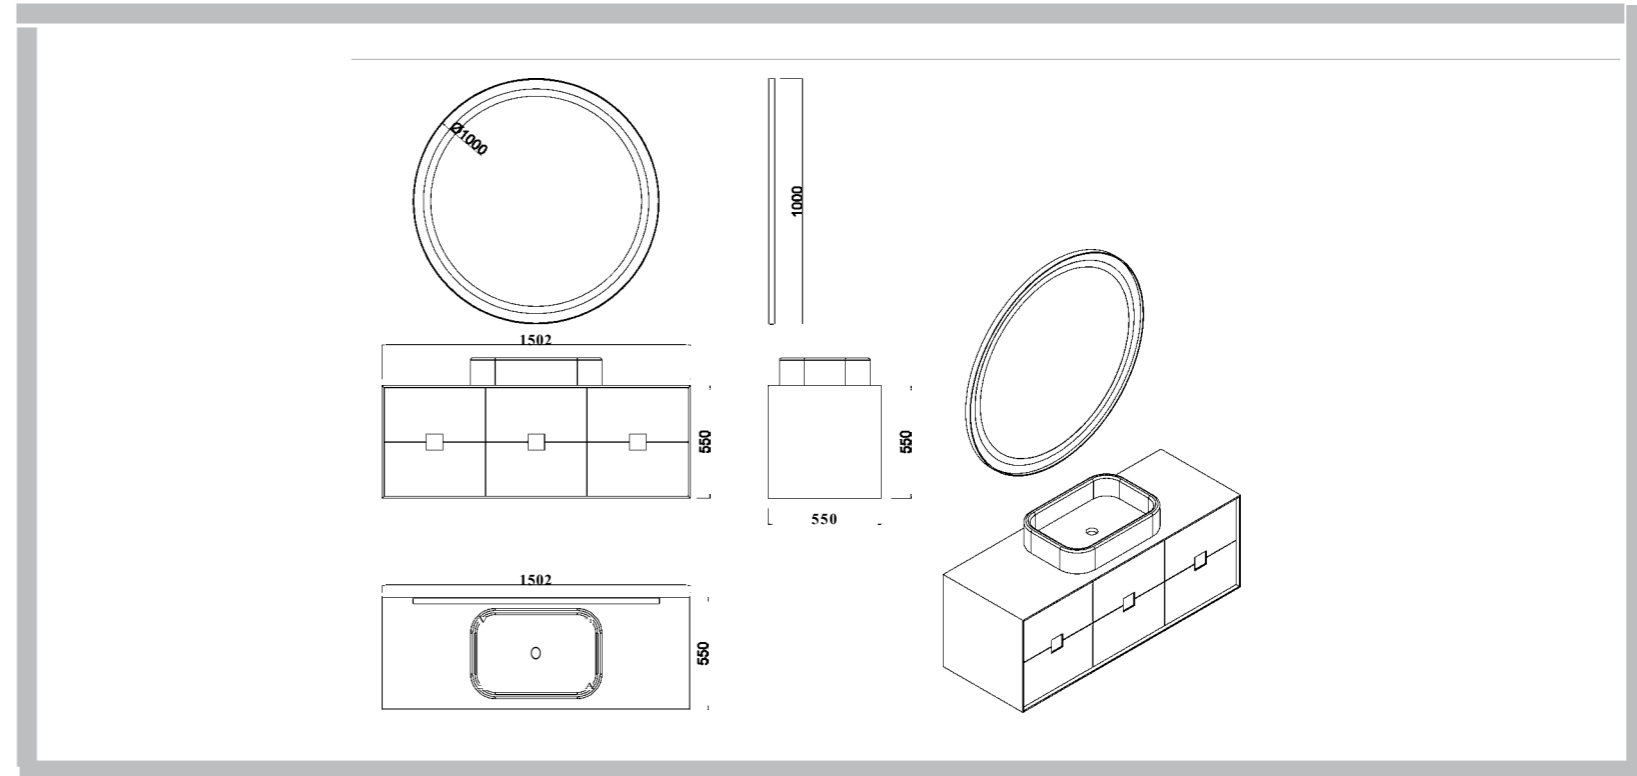

**Ayna / Mirror**

**Ahşap Çerçeve**

Ø80 cm Led Gold Ayna Gold

Mirror

Ø100 cm Led Gold Ayna Gold

Mirror

Lacivert/ Gold

Beyaz/ Gold