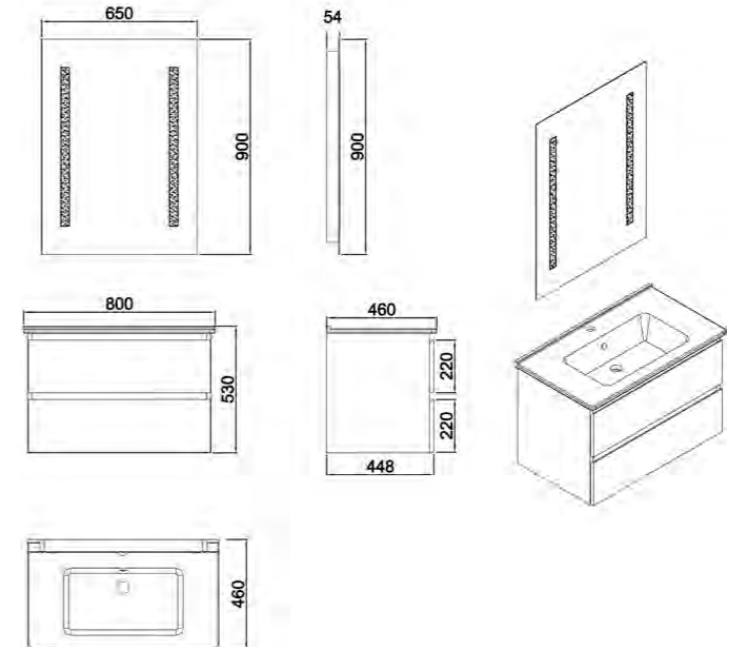

Ayna

Mdf Lam Led
Mirror
Mdf Lam Ledli