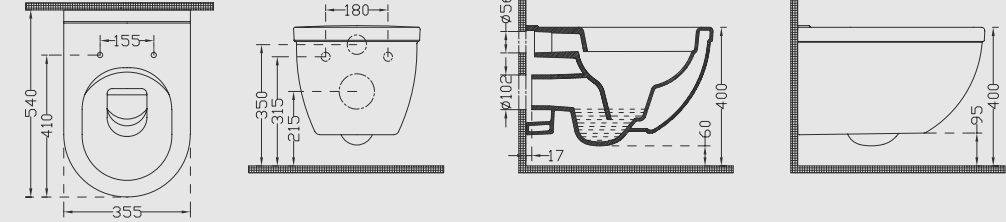

5430 - 5431

Delikli With bidet hole Deliksiz Without bidet hole

SIRIUS ASMA KLOZET

Ağırlık (Weight): 24,60 kg

Paketleme (Packaging): Kutulu

Palet Adeti (Number of Pallets): 16

Ebat (Size): 54x36.5 cm

YD050

SIRIUS SLIM KAPAK

Ağırlık (Weight): 2,20 kg

Paketleme (Packaging): Kutulu

Palet Adeti (Number of Pallets): 12

Ebat (Size): 36.5x48x5.5 cm

Sirius Asma Bide

Wall Hung Bidet

5435