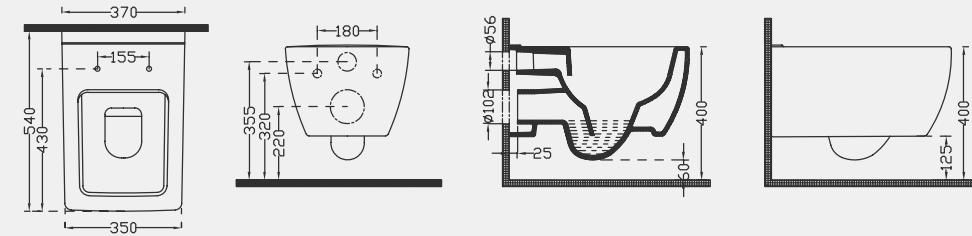

5330 - 5331

Delikli With bidet hole Deliksiz Without bidet hole

FIRST ASMA KLOZET

Ağırlık (Weight): 25,70 kg

Paketleme (Packaging): Kutulu

Palet Adeti (Number of Pallets): 16

Ebat (Size): 54x37 cm

004