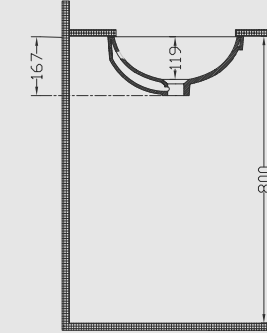

Efes Lavabo

Washbasin

5930

EFES LAVABO

Ağırlık (Weight): 8,40 kg

Paketleme (Packaging): Kutulu

Palet Adeti (Number of Pallets): 28

Ebat (Size): 50,5x38 cm