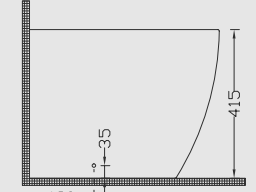

Siena Bide

Bact to wall Bidet

5735

SIENA BIDE

Ağırlık (Weight): 28,20 kg

Paketleme (Packaging): Kutulu

Palet Adeti (Number of Pallets): 16

Ebat (Size): 53x36 cm