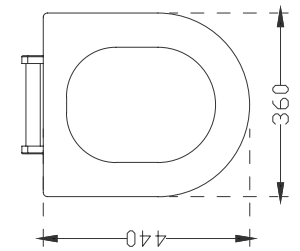

YD050

SIRIUS SLIM KAPAK

Ağırlık (Weight): 2,20 kg

Paketleme (Packaging): Kutulu

Palet Adeti (Number of Pallets): 12

Ebat (Size): 36.5x48x5.5 cm