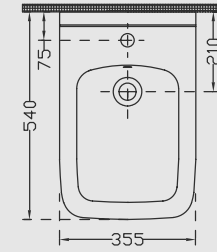

6030 - 6031

Delikli With bidet hole
Deliksiz Without bidet hole

PETRA ASMA KLOZET

Ağırlık (Weight): 23,60 kg

Paketleme (Packaging): Kutulu

Palet Adeti (Number of Pallets): 16

Ebat (Size): 54x35,5 cm

002

PETRA ULTRA SLIM KAPAK

Ağırlık (Weight): 2,20 kg

Paketleme (Packaging): Kutulu

Palet Adeti (Number of Pallets): 16

Ebat (Size): 36,5x48x5,5 cm

Petra Asma Bide

Wall Hung Bidet

5235

PETRA ASMA BIDE

Ağırlık (Weight): 20,30 kg

Paketleme (Packaging): Kutulu

Palet Adeti (Number of Pallets): 16

Ebat (Size): 54.5X35.5 cm

01 Beyaz White 02 Mat Beyaz Matt White 03 Parlak Siyah Bright Black 04 Mat Siyah Matt Black 05 Kırmızı Red 06 Turuncu Orange 07 Limon Sarısı Lemon Yellow 08 Cam Göbeği Taal 09 Mat Antrasit Matt Black