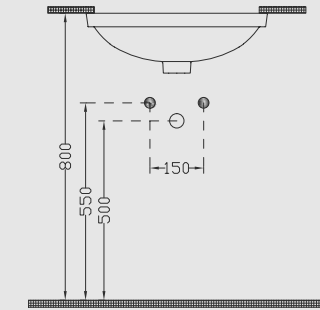

Efes Lavabo

Washbasin

5930

EFES LAVABO

Ağırlık (Weight): 8,40 kg

Paketleme (Packaging): Kutulu

Palet Adeti (Number of Pallets): 28

Ebat (Size): 50,5x38 cm