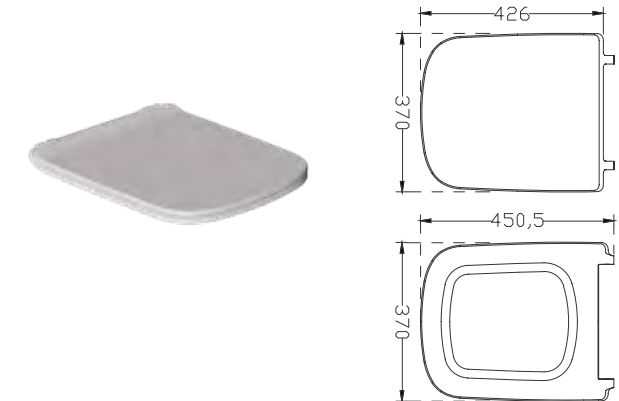

YAVAŞ KAPANAN ULTRA SLIM KAPAK

Ağırlık (Weight): 2,19 kg

Paketleme (Packaging): Kutulu

Palet Adeti (Number of Pallets): 16

Ebat (Size): 37x45x5.5 cm