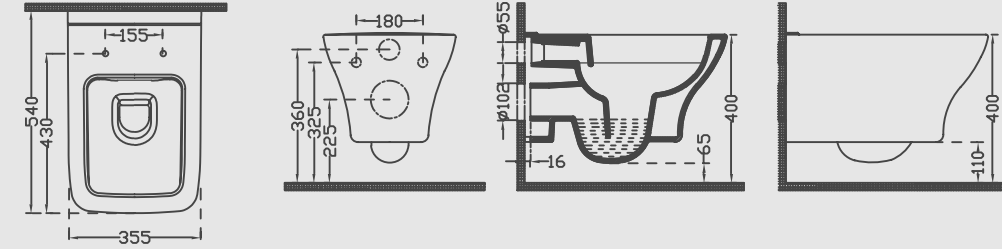

6030 - 6031

Delikli With bidet hole
Deliksiz Without bidet hole

PETRA ASMA KLOZET

Ağırlık (Weight): 23,60 kg

Paketleme (Packaging): Kutulu

Palet Adeti (Number of Pallets): 16

Ebat (Size): 54x35,5 cm

002