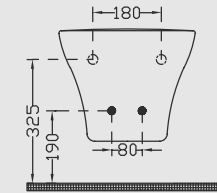

5235

PETRA ASMA BIDE

Ağırlık (Weight): 20,30 kg

Paketleme (Packaging): Kutulu

Palet Adeti (Number of Pallets): 16

Ebat (Size): 54.5X35.5 cm