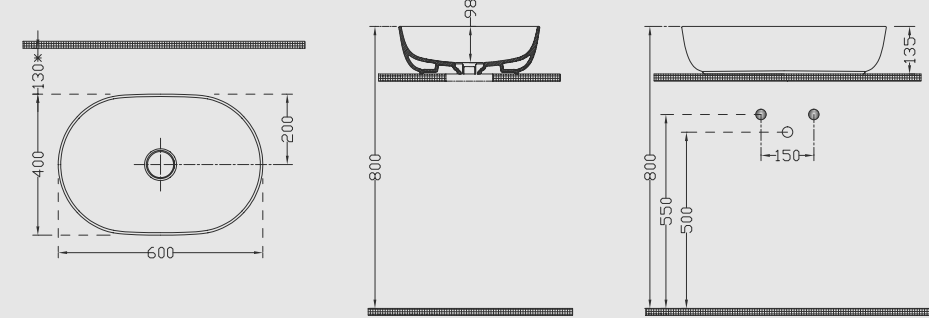

Rose Lavabo

Washbasin

5841

ROSE LAVABO

Ağırlık (Weight): 12,65 kg

Paketleme (Packaging): Kutulu

Palet Adeti (Number of Pallets): 24

Ebat (Size): 60x40 cm