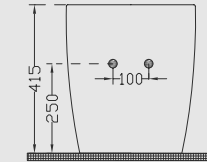

5735

SIENA BIDE

Ağırlık (Weight): 28,20 kg

Paketleme (Packaging): Kutulu

Palet Adeti (Number of Pallets): 16

Ebat (Size): 53x36 cm