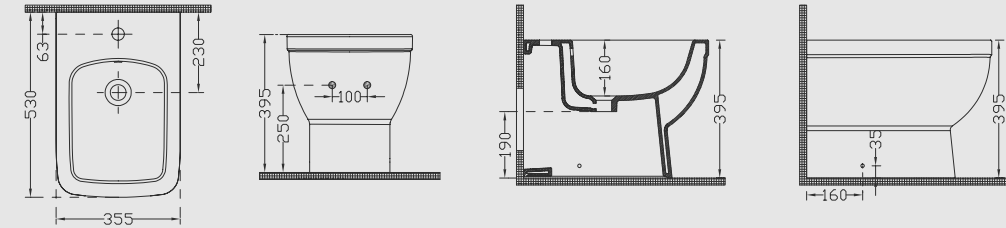

Salda Bide

Back to Wall Bidet

5635

SALDA BIDE

Ağırlık (Weight): 25,50 kg

Paketleme (Packaging): Kutulu

Palet Adeti (Number of Pallets): 16

Ebat (Size): 53x37 cm