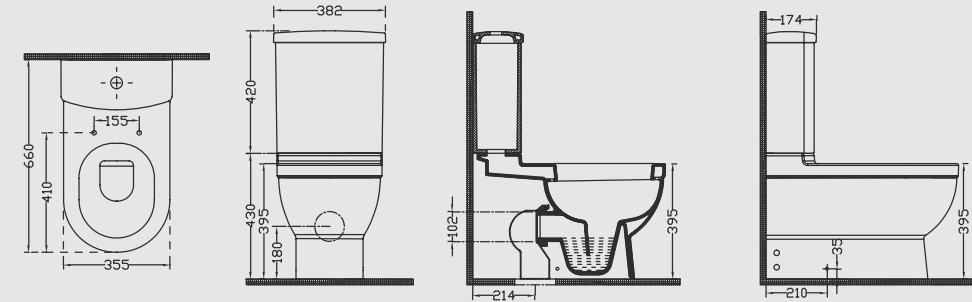

LEGEND REZERVUAR

Ağırlık (Weight): 9,80 kg
Paketleme (Packaging): Kutulu
Palet Adeti (Number of Pallets): 40

003

YAVAŞ KAPANAN KAPAK

Ağırlık (Weight): 15,40 kg
Paketleme (Packaging): Kutulu
Palet Adeti (Number of Pallets): 16
Ebat (Size): 36x44x5.5 cm