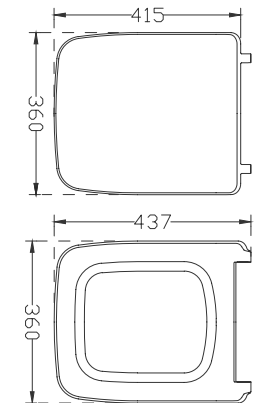

6030 - 6031

Delikli With bidet hole
Deliksiz Without bidet hole

PETRA ASMA KLOZET

Ağırlık (Weight): 23,60 kg

Paketleme (Packaging): Kutulu

Palet Adeti (Number of Pallets): 16

Ebat (Size): 54x35,5 cm

002

PETRA ULTRA SLIM KAPAK

Ağırlık (Weight): 2,20 kg

Paketleme (Packaging): Kutulu

Palet Adeti (Number of Pallets): 16

Ebat (Size): 36,5x48x5,5 cm

Petra Asma Bide

Wall Hung Bidet

5235