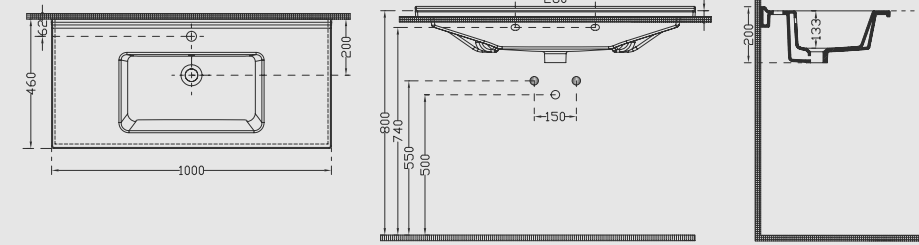

Sees Lavabo 100 cm

Washbasin

5830 - 5831
Delikli With hole Deliksiz Without hole

SEES LAVABO 100 cm

Ağırlık (Weight): 22,50 kg

Paketleme (Packaging): Kutulu

Palet Adeti (Number of Pallets): 10

Ebat (Size): 100x46 cm