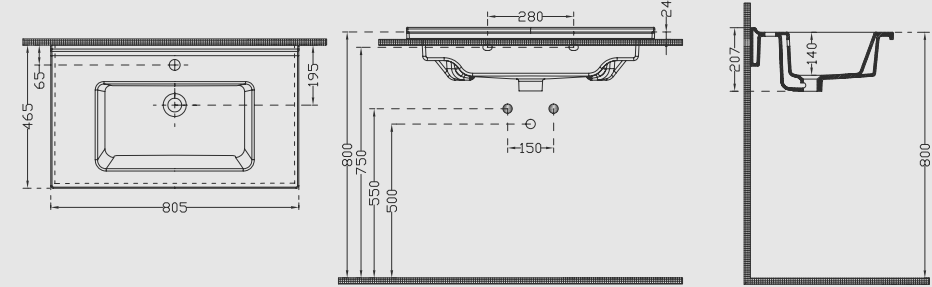

01 Beyaz White 02 Mat Beyaz Matt White 03 Parlak Siyah Bright Black 04 Mat Siyah Matt Black 05 Kırmızı Red 06 Turuncu Orange 07 Limon Sarısı Lemon Yellow 08 Cam Göbeği Taal 09 Mat Antrasit Matt Black