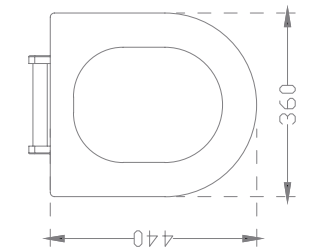

5750 - 5751

Delikli With bidet hole **Deliksiz** Without bidet hole

SIENA ASMA KLOZET

Ağırlık (Weight): 26,50 kg

Paketleme (Packaging): Kutulu

Palet Adeti (Number of Pallets): 16

Ebat (Size): 53x36 cm

YD050

SIENA SLIM KAPAK

Ağırlık (Weight): 2,20 kg

Paketleme (Packaging): Kutulu

Palet Adeti (Number of Pallets): 12

Ebat (Size): 36.5x48x5.5 cm

Siena Bide

Wall Hung Bidet

5755