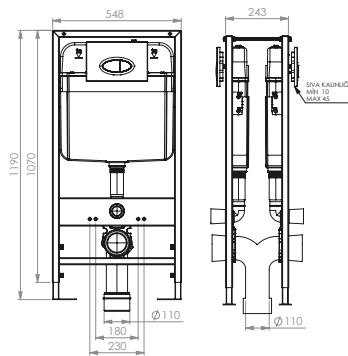

Gömme Rezervuar

Concealed Cistern

0020

3/6 LT ASMA KLOZET UYUMLU GÖMME REZERVUAR

Ağırlık (Weight): 8,10 kg
Paketleme (Packaging): Kutulu
Ebat (Size): 14x108x54 cm

0026

3/6 LT ASMA TEK AYAKLI GÖMME REZERVUAR

Ağırlık (Weight): 13,15 kg
Paketleme (Packaging): Kutulu
Ebat (Size): 15x110x60 cm

0028

3/6 LT SIRT SIRTA GÖMME REZERVUAR

Ağırlık (Weight): 25,15 kg
Paketleme (Packaging): Kutulu
Ebat (Size): 30x110x61 cm

Rezervuar İç Takımları

Internal Mechanism

0110

HİDRO FLOTÖR REZERVUAR İÇ TAKIM

Ağırlık (Weight): 12,70 kg
Paketleme (Packaging): Kutulu
Ebat (Size): 56x63x37 cm

0132

ÇİFT KADEMELİ HİDRO FLOTÖR REZERVUAR İÇ TAKIM

Ağırlık (Weight): 14,0 kg
Paketleme (Packaging): Kutulu
Ebat (Size): 54x71x41 cm

Klozet Kapağı

Closest Seat

0411

DUROPLAST YAVAŞ KAPANAN KLOZET KAPAĞI

Ağırlık (Weight): 15,4 kg
Paketleme (Packaging): Kutulu
Ebat (Size): 37x47x38 cm