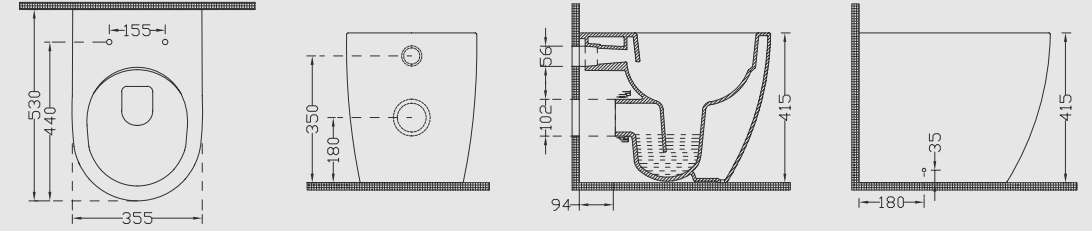

5730 - 5731

Delikli With bidet hole Deliksiz Without bidet hole

SIENA KLOZET

Ağırlık (Weight): 26,20 kg

Paketleme (Packaging): Kutulu

Palet Adeti (Number of Pallets): 12

Ebat (Size): 53x36 cm

YD050