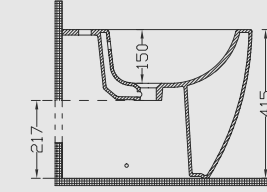

Siena Bide

Bact to wall Bidet

5735

SIENA BIDE

Ağırlık (Weight): 28,20 kg

Paketleme (Packaging): Kutulu

Palet Adeti (Number of Pallets): 16

Ebat (Size): 53x36 cm