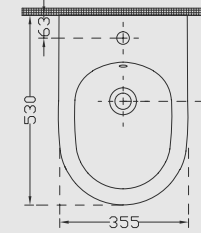

5730 - 5731

Delikli With bidet hole Deliksiz Without bidet hole

SIENA KLOZET

Ağırlık (Weight): 26,20 kg

Paketleme (Packaging): Kutulu

Palet Adeti (Number of Pallets): 12

Ebat (Size): 53x36 cm

YD050

SIENA SLIM KAPAK

Ağırlık (Weight): 2,2 kg

Paketleme (Packaging): Kutulu

Palet Adeti (Number of Pallets): 12

Ebat (Size): 36.5x48x5.5 cm

Siena Bide

Bact to wall Bidet

5735

SIENA BIDE

Ağırlık (Weight): 28,20 kg

Paketleme (Packaging): Kutulu

Palet Adeti (Number of Pallets): 16

Ebat (Size): 53x36 cm

01 Beyaz White 02 Mat Beyaz Matt White 03 Parlak Siyah Bright Black 04 Mat Siyah Matt Black 05 Kırmızı Red 06 Turuncu Orange 07 Limon Sarısı Lemon Yellow 08 Cam Göbeği Taal 09 Mat Antrasit Matt Black