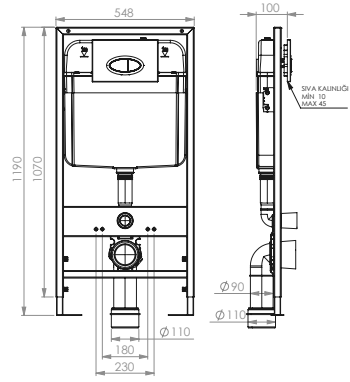

Ağırlık (Weight): 8,10 kg
Paketleme (Packaging): Kutulu
Ebat (Size): 14x108x54 cm

0026

3/6 LT ASMA TEK AYAKLI GÖMME REZERVUAR

Ağırlık (Weight): 13,15 kg
Paketleme (Packaging): Kutulu
Ebat (Size): 15x110x60 cm