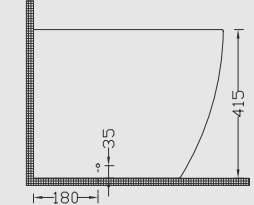

5735

SIENA BIDE

Ağırlık (Weight): 28,20 kg

Paketleme (Packaging): Kutulu

Palet Adeti (Number of Pallets): 16

Ebat (Size): 53x36 cm