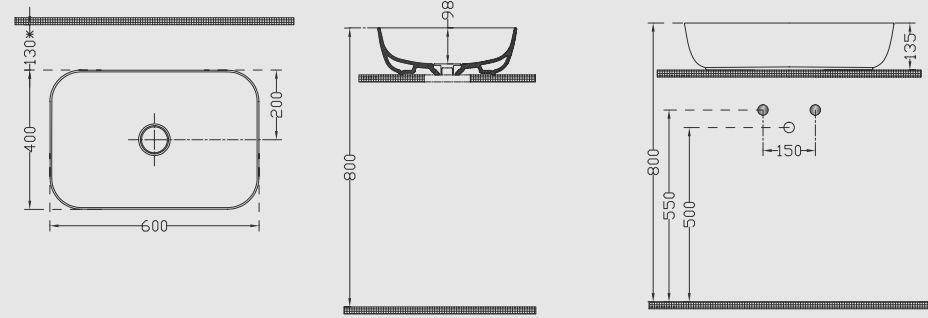

01 Beyaz White 02 Mat Beyaz Matt White 03 Parlak Siyah Bright Black 04 Mat Siyah Matt Black 05 Kırmızı Red 06 Turuncu Orange 07 Limon Sarısı Lemon Yellow 08 Cam Göbeği Taal 09 Mat Antrasit Matt Black