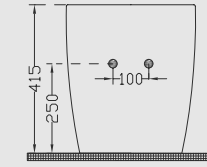

Siena Bide

Bact to wall Bidet

5735

SIENA BIDE

Ağırlık (Weight): 28,20 kg

Paketleme (Packaging): Kutulu

Palet Adeti (Number of Pallets): 16

Ebat (Size): 53x36 cm