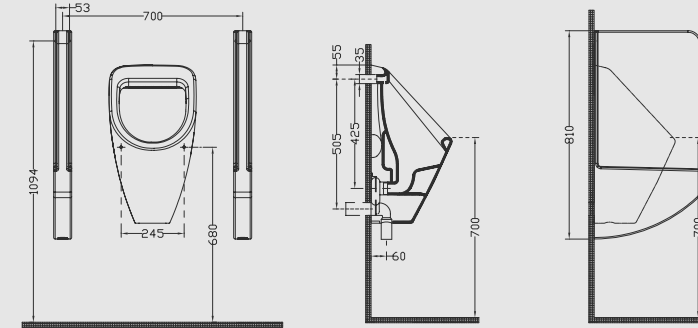

Mia Pisuvan

Urinal

5950

MİA PİSUVAR

Ağırlık (Weight): 17,60 kg

Paketleme (Packaging): Kutulu

Palet Adeti (Number of Pallets): 12

Ebat (Size): 61x34 cm