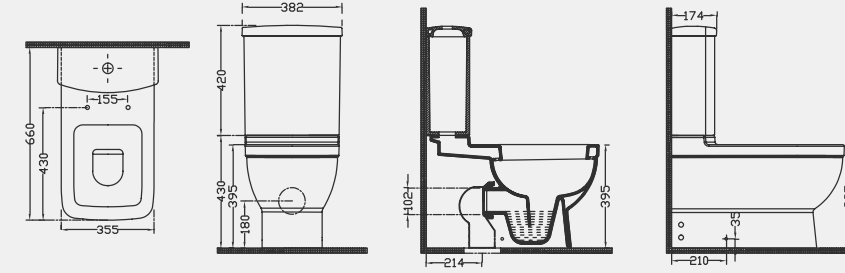

SALDA REZERVUAR

Ağırlık (Weight): 9,80 kg
Paketleme (Packaging): Kutulu
Palet Adeti (Number of Pallets): 40

001

YAVAŞ KAPANAN ULTRA SLIM KAPAK

Ağırlık (Weight): 2,19 kg
Paketleme (Packaging): Kutulu
Palet Adeti (Number of Pallets): 16
Ebat (Size): 36.5x43.7x5.5 cm