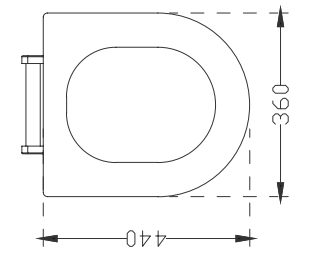

YD050

SIENA SLIM KAPAK

Ağırlık (Weight): 2,2 kg

Paketleme (Packaging): Kutulu

Palet Adeti (Number of Pallets): 12

Ebat (Size): 36.5x48x5.5 cm