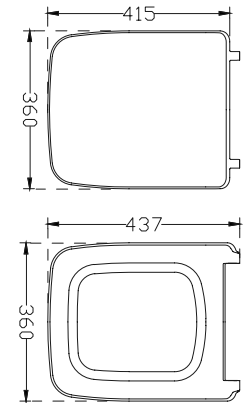

5630 - 5631

Delikli
With bidet hole

Deliksiz
Without bidet hole

DURA
RIMLESS
TECHNOLOGY®

SALDA REZERVUARLI KLOZET

Ağırlık (Weight): 30,20 kg
Paketleme (Packaging): Kutulu
Palet Adeti (Number of Pallets): 12
Ebat (Size): 66x35.5 cm

5540

SALDA REZERVUAR

Ağırlık (Weight): 9,80 kg
Paketleme (Packaging): Kutulu
Palet Adeti (Number of Pallets): 40

001

YAVAŞ KAPANAN ULTRA SLIM KAPAK

Ağırlık (Weight): 2,19 kg
Paketleme (Packaging): Kutulu
Palet Adeti (Number of Pallets): 16
Ebat (Size): 36.5x43.7x5.5 cm

Salda Bide

Back to Wall Bidet

5635

SALDA BIDE

Ağırlık (Weight): 25,50 kg

Paketleme (Packaging): Kutulu

Palet Adeti (Number of Pallets): 16

Ebat (Size): 53x37 cm