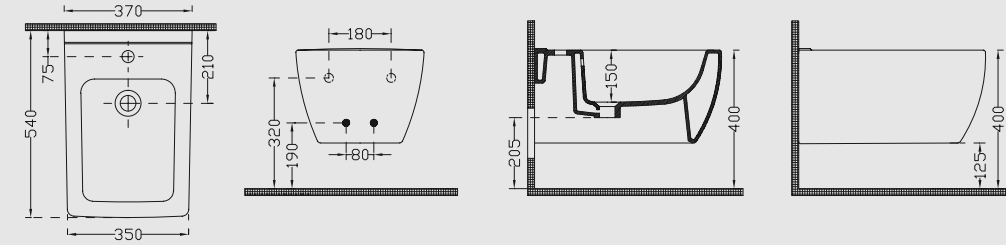

01 Beyaz White 02 Mat Beyaz Matt White 03 Parlak Siyah Bright Black 04 Mat Siyah Matt Black 05 Kırmızı Red 06 Turuncu Orange 07 Limon Sarısı Lemon Yellow 08 Cam Göbeği Taal 09 Mat Antrasit Matt Black