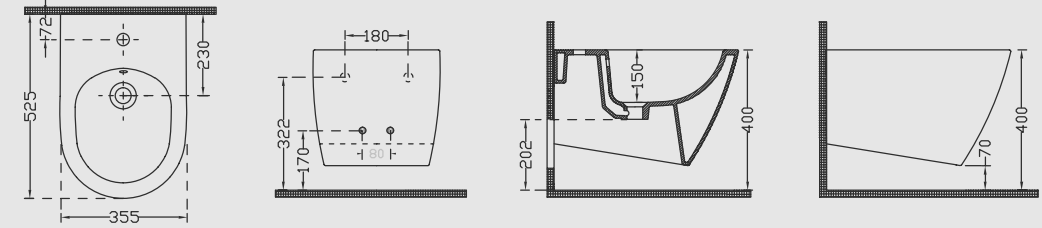

01 Beyaz White 02 Mat Beyaz Matt White 03 Parlak Siyah Bright Black 04 Mat Siyah Matt Black 05 Kırmızı Red 06 Turuncu Orange 07 Limon Sarısı Lemon Yellow 08 Cam Göbeği Taal 09 Mat Antrasit Matt Black