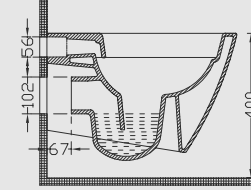

5750 - 5751

Delikli With bidet hole **Deliksiz** Without bidet hole

SIENA ASMA KLOZET

Ağırlık (Weight): 26,50 kg

Paketleme (Packaging): Kutulu

Palet Adeti (Number of Pallets): 16

Ebat (Size): 53x36 cm

YD050

SIENA SLIM KAPAK

Ağırlık (Weight): 2,20 kg

Paketleme (Packaging): Kutulu

Palet Adeti (Number of Pallets): 12

Ebat (Size): 36.5x48x5.5 cm

Siena Bide

Wall Hung Bidet

5755