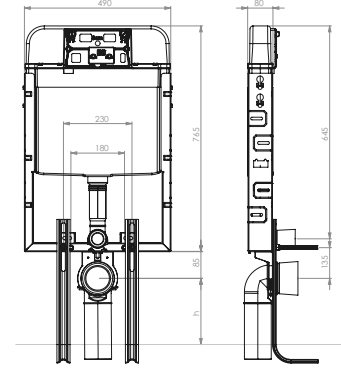

Ağırlık (Weight): 8,10 kg
Paketleme (Packaging): Kutulu
Ebat (Size): 14x108x54 cm

0026

3/6 LT ASMA TEK AYAKLI GÖMME REZERVUAR

Ağırlık (Weight): 13,15 kg
Paketleme (Packaging): Kutulu
Ebat (Size): 15x110x60 cm