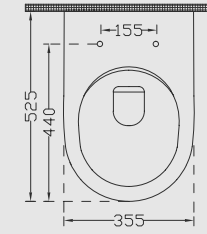

SIENA BIDE

Ağırlık (Weight): 28,20 kg

Paketleme (Packaging): Kutulu

Palet Adeti (Number of Pallets): 16

Ebat (Size): 53x36 cm

01 Beyaz White 02 Mat Beyaz Matt White 03 Parlak Siyah Bright Black 04 Mat Siyah Matt Black 05 Kırmızı Red 06 Turuncu Orange 07 Limon Sarısı Lemon Yellow 08 Cam Göbeği Taal 09 Mat Antrasit Matt Black

5750 - 5751

Delikli With bidet hole **Deliksiz** Without bidet hole

SIENA ASMA KLOZET

Ağırlık (Weight): 26,50 kg

Paketleme (Packaging): Kutulu

Palet Adeti (Number of Pallets): 16

Ebat (Size): 53x36 cm

YD050

SIENA SLIM KAPAK

Ağırlık (Weight): 2,20 kg

Paketleme (Packaging): Kutulu

Palet Adeti (Number of Pallets): 12

Ebat (Size): 36.5x48x5.5 cm

Siena Bide

Wall Hung Bidet

5755

SIENA BIDE

Ağırlık (Weight): 25,00 kg

Paketleme (Packaging): Kutulu

Palet Adeti (Number of Pallets): 16

Ebat (Size): 53x36 cm

01 Beyaz White 02 Mat Beyaz Matt White 03 Parlak Siyah Bright Black 04 Mat Siyah Matt Black 05 Kırmızı Red 06 Turuncu Orange 07 Limon Sarısı Lemon Yellow 08 Cam Göbeği Taal 09 Mat Antrasit Matt Black