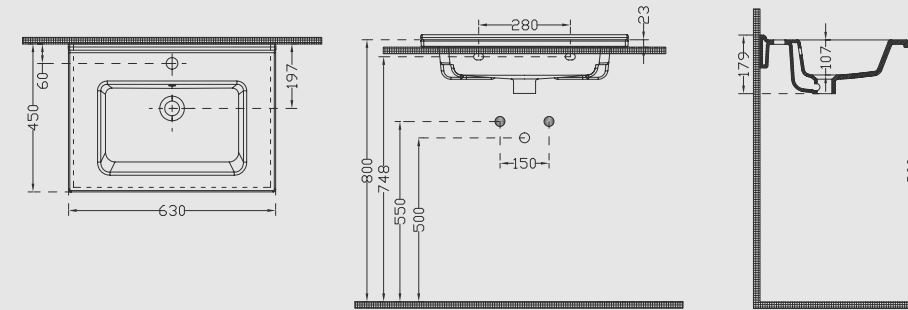

01 Beyaz White 02 Mat Beyaz Matt White 03 Parlak Siyah Bright Black 04 Mat Siyah Matt Black 05 Kırmızı Red 06 Turuncu Orange 07 Limon Sarısı Lemon Yellow 08 Cam Göbeği Taal 09 Mat Antrasit Matt Black