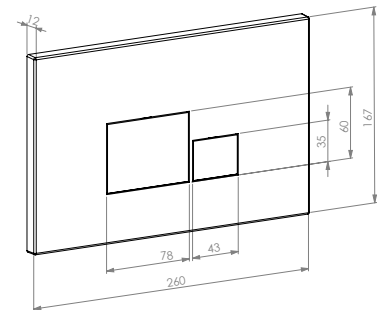

0062

BEYAZ BUTON

Ebat (Size): 260x167 cm

0064

SİYAH BUTON

Ebat (Size): 260x167 cm

Semboller

Symbols