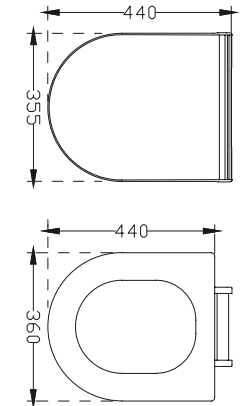

5530 - 5531

Delikli With bidet hole
Deliksiz Without bidet hole

5540

LEGEND REZERVUARLI KLOZET

Ağırlık (Weight): 29,50 kg
Paketleme (Packaging): Kutulu
Palet Adeti (Number of Pallets): 12
Ebat (Size): 66x36.5 cm

LEGEND REZERVUAR

Ağırlık (Weight): 9,80 kg
Paketleme (Packaging): Kutulu
Palet Adeti (Number of Pallets): 40

003

YAVAŞ KAPANAN KAPAK

Ağırlık (Weight): 15,40 kg
Paketleme (Packaging): Kutulu
Palet Adeti (Number of Pallets): 16
Ebat (Size): 36x44x5.5 cm