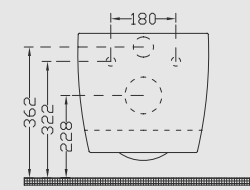

5750 - 5751

Delikli With bidet hole **Deliksiz** Without bidet hole

SIENA ASMA KLOZET

Ağırlık (Weight): 26,50 kg

Paketleme (Packaging): Kutulu

Palet Adeti (Number of Pallets): 16

Ebat (Size): 53x36 cm

YD050