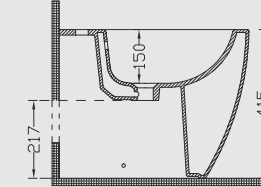

SIENA SLIM KAPAK

Ağırlık (Weight): 2,2 kg

Paketleme (Packaging): Kutulu

Palet Adeti (Number of Pallets): 12

Ebat (Size): 36.5x48x5.5 cm

Siena Bide

Bact to wall Bidet

5735

SIENA BIDE

Ağırlık (Weight): 28,20 kg

Paketleme (Packaging): Kutulu

Palet Adeti (Number of Pallets): 16

Ebat (Size): 53x36 cm

01 Beyaz White 02 Mat Beyaz Matt White 03 Parlak Siyah Bright Black 04 Mat Siyah Matt Black 05 Kırmızı Red 06 Turuncu Orange 07 Limon Sarısı Lemon Yellow 08 Cam Göbeği Taal 09 Mat Antrasit Matt Black