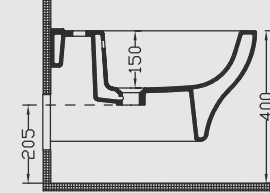

5235

PETRA ASMA BIDE

Ağırlık (Weight): 20,30 kg

Paketleme (Packaging): Kutulu

Palet Adeti (Number of Pallets): 16

Ebat (Size): 54.5X35.5 cm