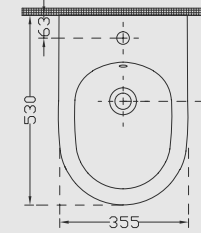

Siena Bide

Bact to wall Bidet

5735

SIENA BIDE

Ağırlık (Weight): 28,20 kg

Paketleme (Packaging): Kutulu

Palet Adeti (Number of Pallets): 16

Ebat (Size): 53x36 cm