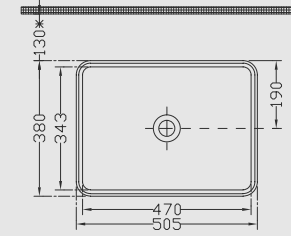

Efes Lavabo

Washbasin

5930

EFES LAVABO

Ağırlık (Weight): 8,40 kg

Paketleme (Packaging): Kutulu

Palet Adeti (Number of Pallets): 28

Ebat (Size): 50,5x38 cm