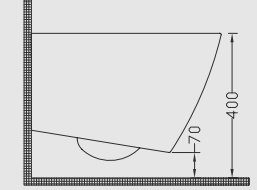

5750 - 5751

Delikli With bidet hole **Deliksiz** Without bidet hole

SIENA ASMA KLOZET

Ağırlık (Weight): 26,50 kg

Paketleme (Packaging): Kutulu

Palet Adeti (Number of Pallets): 16

Ebat (Size): 53x36 cm

YD050

SIENA SLIM KAPAK

Ağırlık (Weight): 2,20 kg

Paketleme (Packaging): Kutulu

Palet Adeti (Number of Pallets): 12

Ebat (Size): 36.5x48x5.5 cm

Siena Bide

Wall Hung Bidet

5755