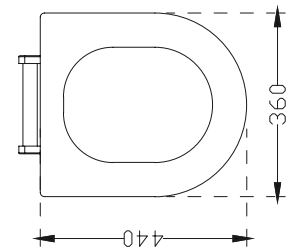

5740

SIENA REZERVUAR

Ağırlık (Weight): 15,00 kg
Paketleme (Packaging): Kutulu
Palet Adeti (Number of Pallets): 32

YD050

SIENA SLIM KAPAK

Ağırlık (Weight): 2,20 kg
Paketleme (Packaging): Kutulu
Palet Adeti (Number of Pallets): 12
Ebat (Size): 36.5x48x5.5 cm