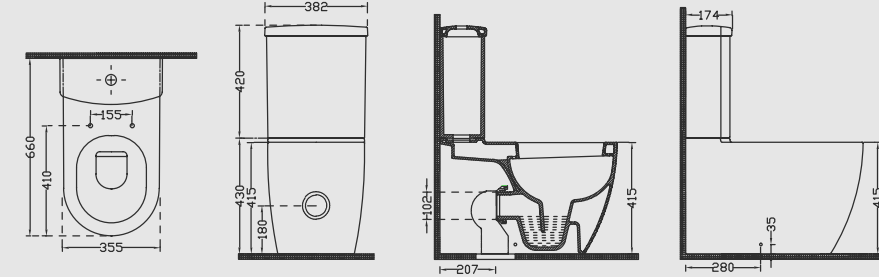

5760 - 5761

Delikli With bidet hole
Deliksiz Without bidet hole

SIENA REZERVUARLI KLOZET

Ağırlık (Weight): 35,00 kg
Paketleme (Packaging): Kutulu
Palet Adeti (Number of Pallets): 12
Ebat (Size): 64.4x36 cm

5740

SIENA REZERVUAR

Ağırlık (Weight): 15,00 kg
Paketleme (Packaging): Kutulu
Palet Adeti (Number of Pallets): 32

YD050

SIENA SLIM KAPAK

Ağırlık (Weight): 2,20 kg
Paketleme (Packaging): Kutulu
Palet Adeti (Number of Pallets): 12
Ebat (Size): 36.5x48x5.5 cm