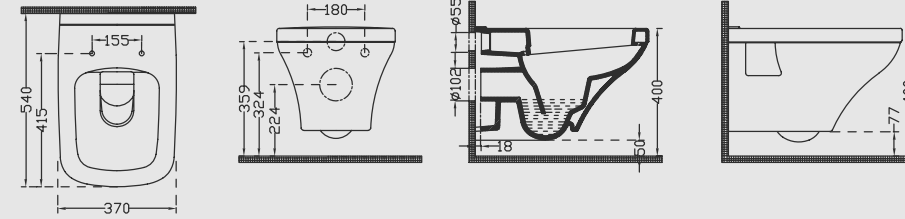

5130 - 5131

Delikli With bidet hole Deliksiz Without bidet hole

ZEUGMA ASMA KLOZET

Ağırlık (Weight): 25,30 kg

Paketleme (Packaging): Kutulu

Palet Adeti (Number of Pallets): 16

Ebat (Size): 54x37 cm

001