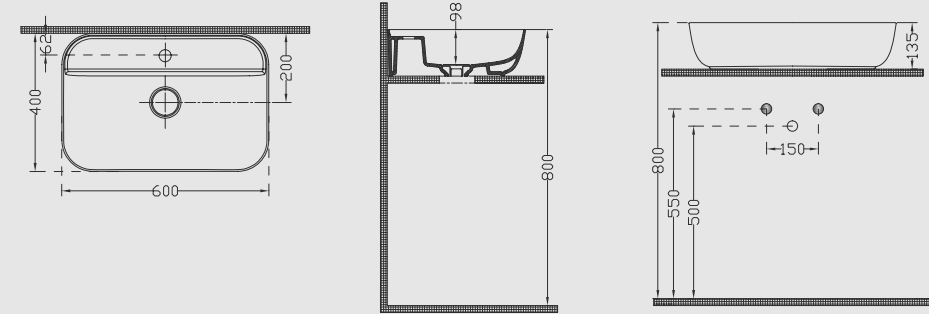

Nexus Lavabo

Washbasin

5850

NEXUS LAVABO

Ağırlık (Weight): 12,55 kg

Paketleme (Packaging): Kutulu

Palet Adeti (Number of Pallets): 24

Ebat (Size): 60x40 cm