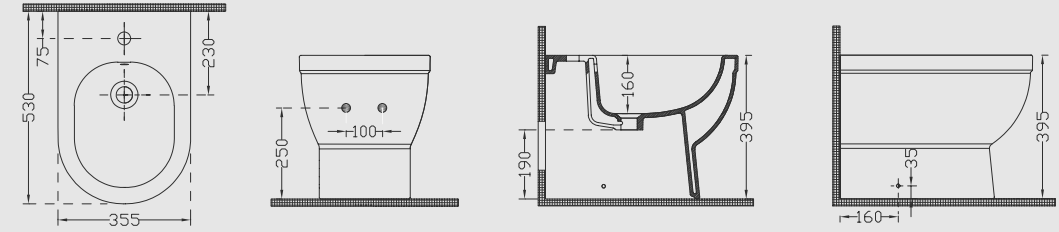

Legend Bide

Back to Wall Bidet

5535

LEGEND BIDE

Ağırlık (Weight): 24,00 kg

Paketleme (Packaging): Kutulu

Palet Adeti (Number of Pallets): 12

Ebat (Size): 53x36.5 cm