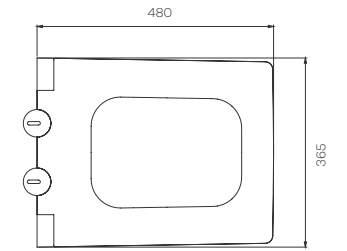

FIRST STANDART KAPAK

Ağırlık (Weight): 2,20 kg

Paketleme (Packaging): Kutulu

Palet Adeti (Number of Pallets): 16

Ebat (Size): 36.5x48x5.5 cm