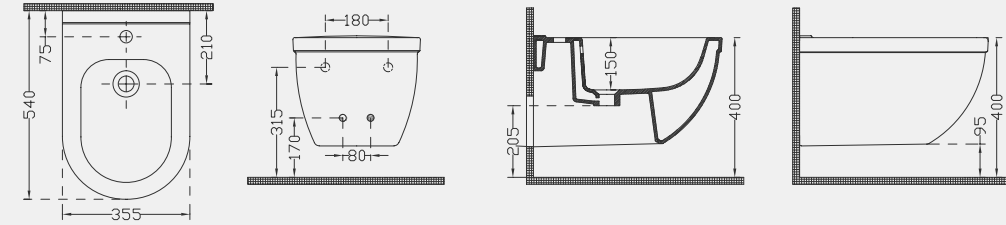

01 Beyaz White 02 Mat Beyaz Matt White 03 Parlak Siyah Bright Black 04 Mat Siyah Matt Black 05 Kırmızı Red 06 Turuncu Orange 07 Limon Sarısı Lemon Yellow 08 Cam Göbeği Taal 09 Mat Antrasit Matt Black