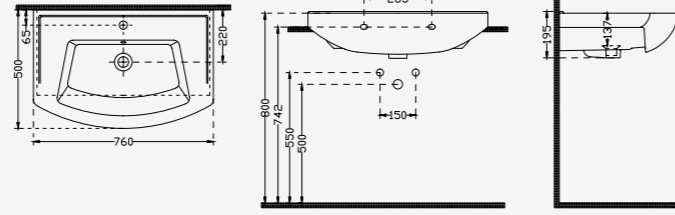

3075

Etna 75
Washbasin

Ebat Size	Ağırlık Weight	Paketleme Packaging	Palet Adeti Number of Pallets	İhracat Palet Adeti Export Pallet Quantity
75 cm	22 kg	Kutulu / Boxed	15	15