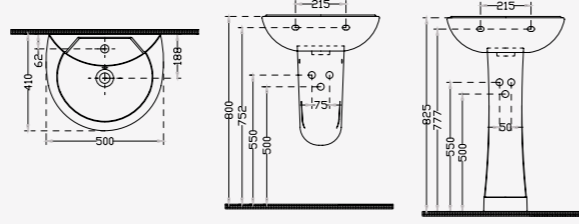

1212

Lavabo
Washbasin

Ebat Size	Ağırlık Weight	Paketleme Packaging	Palet Adeti Number of Pallets	İhracat Palet Adeti Export Pallet Quantity
40x50 cm	11,50 kg	Kutulu / Boxed	28	64