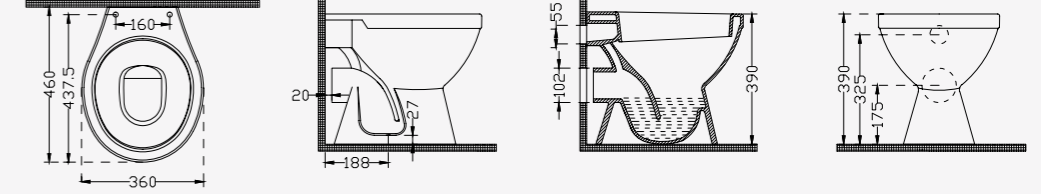

2702

Klozet Alttan - P Trap
Single Wc Pan - P Trap

Ağırlık Weight	Paketleme Packaging	Palet Adeti Number of Pallets	İhracat Palet Adeti Export Pallet Quantity
??16 kg	Kutulu / Boxed	24