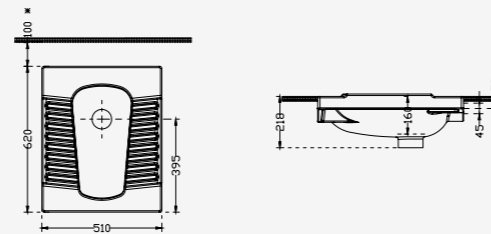

3101

Çevre Yıkamalı Tuvalet Taşı
Squatting Pan

Ebat Size	Ağırlık Weight	Paketleme Packaging	Palet Adeti Number of Pallets	İhracat Palet Adeti Export Pallet Quantity
50x60 cm	21 kg	Kutulu / Boxed	36	36