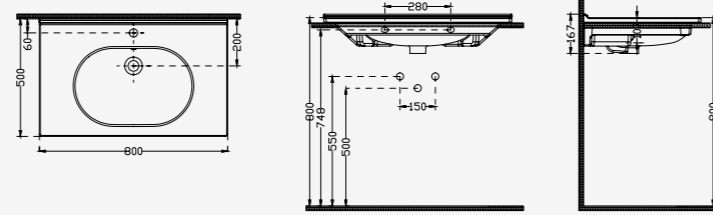

4380

Bergama 80
Washbasin

Ebat Size	Ağırlık Weight	Paketleme Packaging	Palet Adeti Number of Pallets	İhracat Palet Adeti Export Pallet Quantity
50x80 cm	17 kg	Kutulu / Boxed	12	10