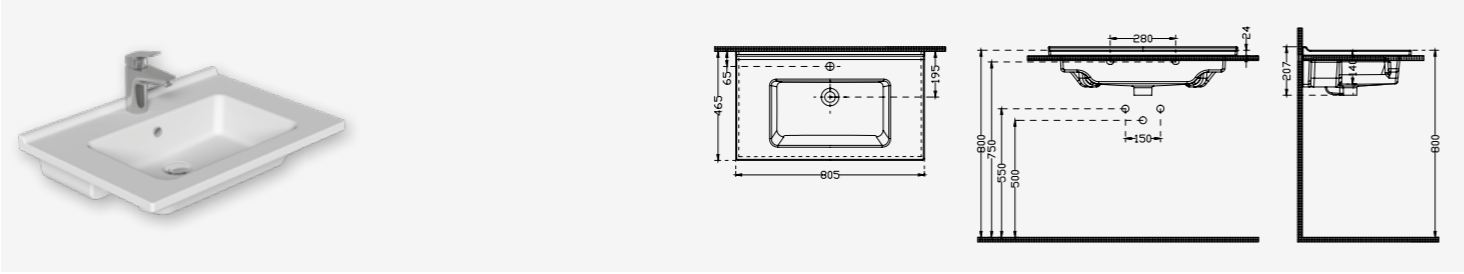

4180

Talya 80
Washbasin

Ebat Size	Ağırlık Weight	Paketleme Packaging	Palet Adeti Number of Pallets	İhracat Palet Adeti Export Pallet Quantity
46x80 cm	20 kg	Kutulu / Boxed	28