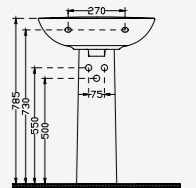

**YD050**

Yavaş Kapanan Duroplast Slim Kapak  
Duroplast Slim Seat Cover Softclose

Ağırlık Weight	Paketleme Packaging
1,50 kg	Kutulu / Boxed

**1107**

Kolon Ayak  
Pedestal

Ağırlık Weight	Paketleme Packaging	Palet Adeti Number of Pallets	İhracat Palet Adeti Export Pallet Quantity
8,50 kg	Kutulu / Boxed	42	