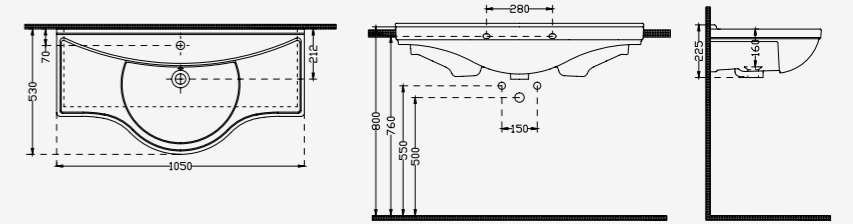

1064

Etajerli Lavabo
Washbasin

Ebat Size	Ağırlık Weight	Paketleme Packaging	Palet Adeti Number of Pallets	İhracat Palet Adeti Export Pallet Quantity
105 cm	30 kg	Kutulu / Boxed	12	15