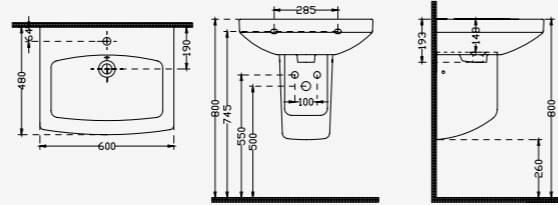

## 1910

Lavabo  
Washbasin

Ebat Size	Ağırlık Weight	Paketleme Packaging	Palet Adeti Number of Pallets	İhracat Palet Adeti Export Pallet Quantity
60x48	19,50 kg	Kutulu / Boxed	28	32