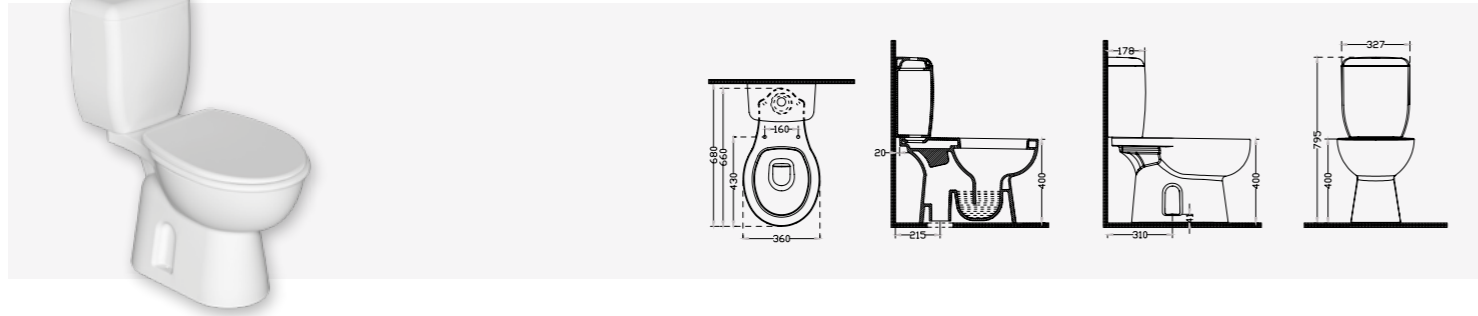

# ALARA

Takım Altın / Wc Pan Set S Trap

1501

Klozet  
Wc Pan

Ağırlık Weight	Paketleme Packaging	Palet Adeti Number of Pallets	İhracat Palet Adeti Export Pallet Quantity
24,50 kg	Kutulu / Boxed	18	

YD073

Duroplast / PP Kapak  
Duroplast PP Seat Cover Without Soft Close