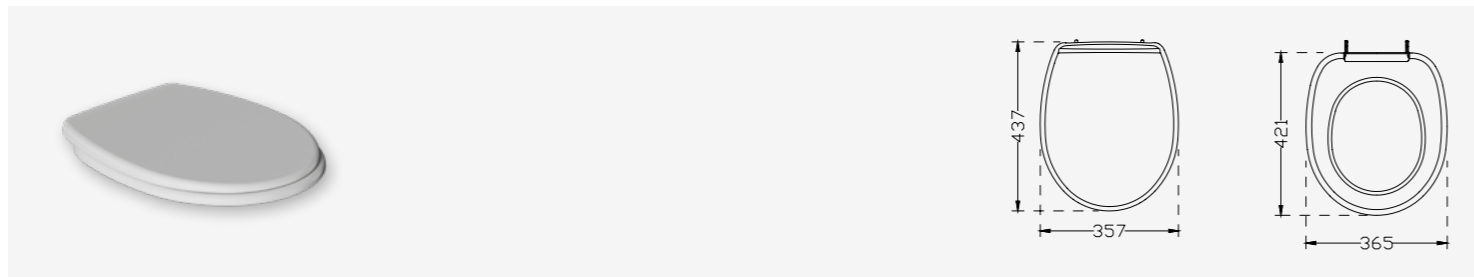

YD073

Duroplast / PP Kapak
Duroplast PP Seat Cover Without Soft Close

Ağırlık Weight	Paketleme Packaging
2,50 kg	Kutulu / Boxed