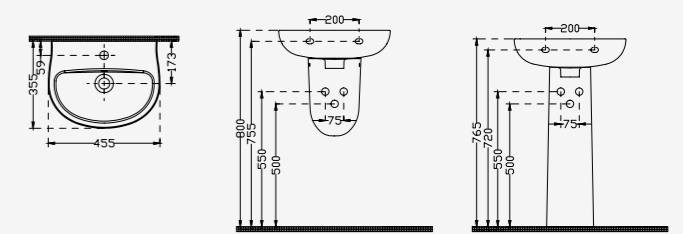

3302

Lavabo
Washbasin

Ebat Size	Ağırlık Weight	Paketleme Packaging	Palet Adeti Number of Pallets	İhracat Palet Adeti Export Pallet Quantity
35x45 cm	8 kg	Kutulu / Boxed	60	60