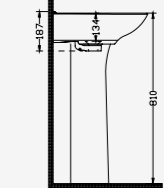

**YD050**

Yavaş Kapanan Duroplast Slim Kapak  
Duroplast Slim Seat Cover Softclose

Ağırlık Weight	Paketleme Packaging
1,50 kg	Kutulu / Boxed

**1107**

Kolon Ayak  
Pedestal

Ağırlık Weight	Paketleme Packaging	Palet Adeti Number of Pallets	İhracat Palet Adeti Export Pallet Quantity
8,50 kg	Kutulu / Boxed	42	