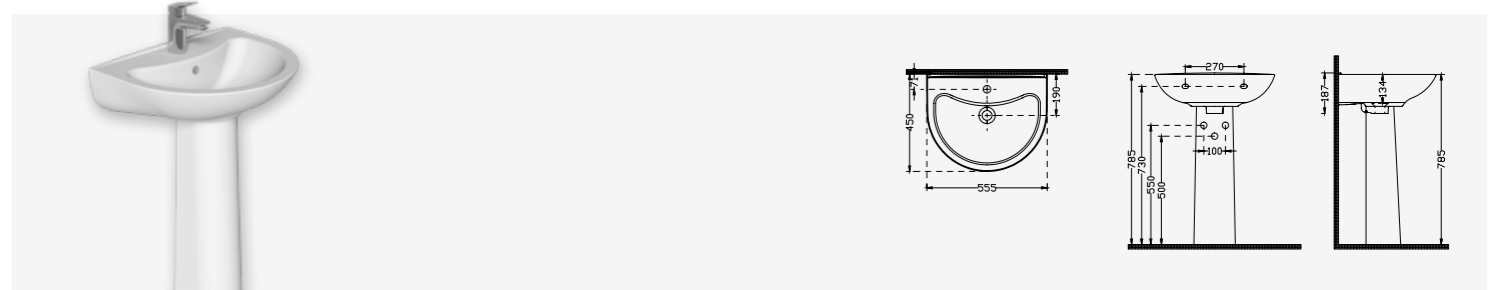

1105

Lavabo
Washbasin

Ebat Size	Ağırlık Weight	Paketleme Packaging	Palet Adeti Number of Pallets	İhracat Palet Adeti Export Pallet Quantity
45x55 cm	12.50 kg	Kutulu / Boxed	32