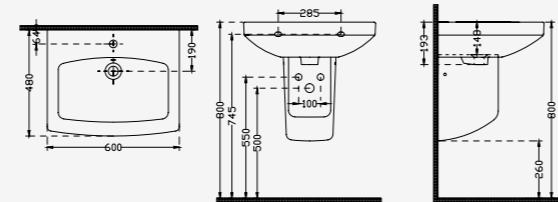

Ağırlık Weight	Paketleme Packaging	Palet Adeti Number of Pallets	İhracat Palet Adeti Export Pallet Quantity
10 kg	Kutulu / Boxed	36	80