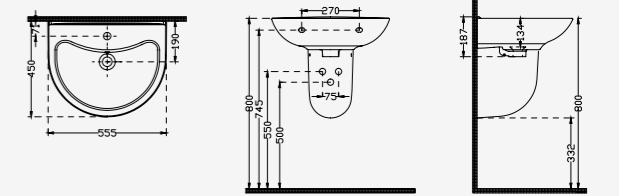

Ebat Size	Ağırlık Weight	Paketleme Packaging	Palet Adeti Number of Pallets	İhracat Palet Adeti Export Pallet Quantity
45x55 cm	12,50 kg	Kutulu / Boxed	24	24

**1111**

Asma Klozet  
Wall Hung Wc Pan

Ağırlık Weight	Paketleme Packaging	Palet Adeti Number of Pallets	İhracat Palet Adeti Export Pallet Quantity
21 kg	Kutulu / Boxed	24	24