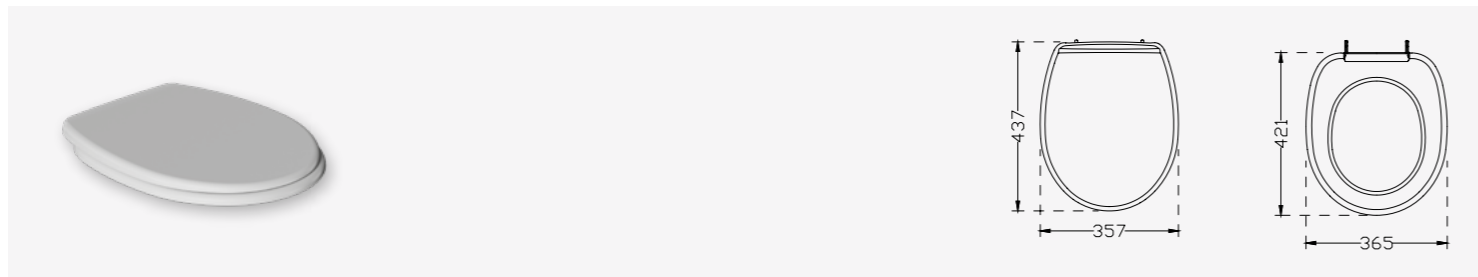

YD073

Duroplast / PP Kapak
Duroplast PP Seat Cover Without Soft Close

Ağırlık Weight	Paketleme Packaging
2,50 kg	Kutulu / Boxed