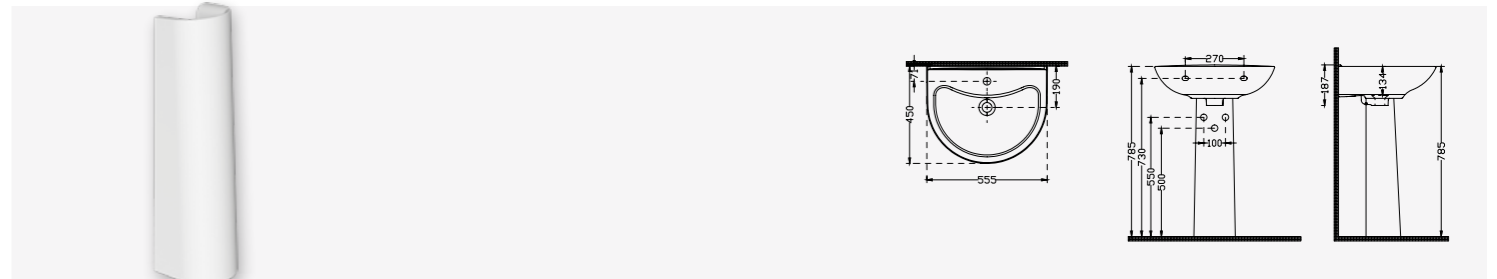

1107

Kolon Ayak
Pedestal

Ağırlık Weight	Paketleme Packaging	Palet Adeti Number of Pallets	İhracat Palet Adeti Export Pallet Quantity
8.50 kg	Kutulu / Boxed	42