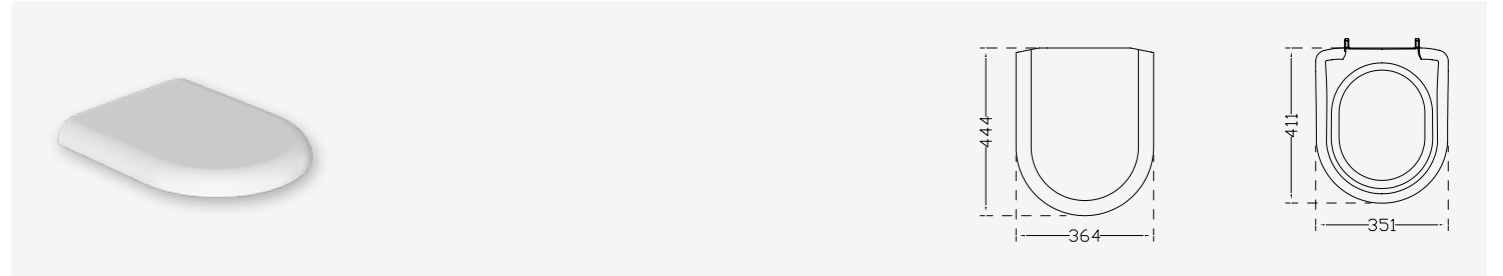

YD080

Duroplast Yavaş Kapanan Kapak
Duroplast Soft Close Seat Cover

Ağırlık Weight	Paketleme Packaging
2 kg	Kutulu / Boxed