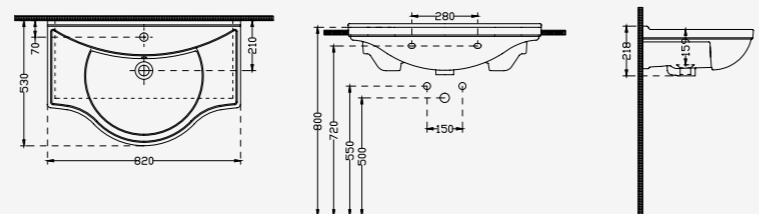

1061

Etajerli Lavabo
Washbasin

Ebat Size	Ağırlık Weight	Paketleme Packaging	Palet Adeti Number of Pallets	İhracat Palet Adeti Export Pallet Quantity
82 cm	25 kg	Kutulu / Boxed	12	15