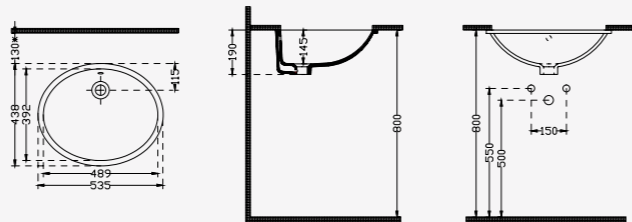

1014

Hilton Lavabo
Washbasin

Ebat Size	Ağırlık Weight	Paketleme Packaging	Palet Adeti Number of Pallets	İhracat Palet Adeti Export Pallet Quantity
53,5x43,8 cm	7,50 kg	Kutulu / Boxed	27	40