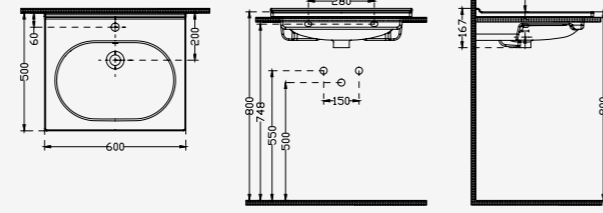

4360

Bergama 60
Washbasin

Ebat Size	Ağırlık Weight	Paketleme Packaging	Palet Adeti Number of Pallets	İhracat Palet Adeti Export Pallet Quantity
50x60 cm	13 kg	Kutulu / Boxed	12