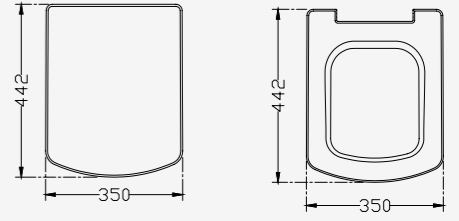

YD075

Slim Duroplast Yavaş Kapanan Kapak
Seat Cover (Duroplast Slim Softclose)

Ağırlık Weight	Paketleme Packaging	Palet Adeti Number of Pallets
2,50 kg	Kutulu / Boxed	9