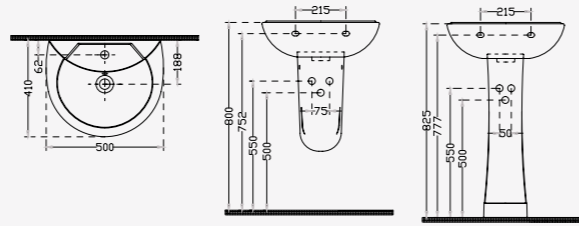

1321

Yarım Ayak
Half Pedestal

Ağırlık Weight	Paketleme Packaging	Palet Adeti Number of Pallets	İhracat Palet Adeti Export Pallet Quantity
7,50 kg	Kutulu / Boxed	60