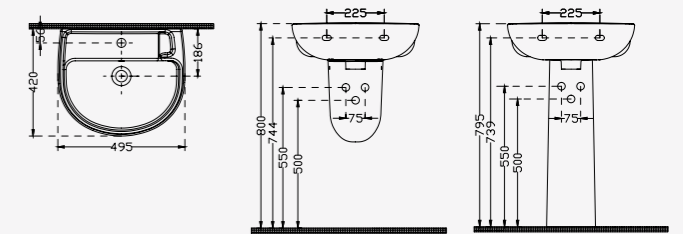

3304

Lavabo
Washbasin

Ebat Size	Ağırlık Weight	Paketleme Packaging	Palet Adeti Number of Pallets	İhracat Palet Adeti Export Pallet Quantity
40x50 cm	11,50 kg	Kutulu / Boxed	36	36