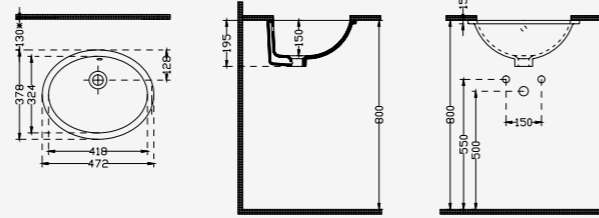

# TEK PARÇALAR

Single Piece Products

**1015**

Hilton Lavabo  
Washbasin

Ebat Size	Ağırlık Weight	Paketleme Packaging	Palet Adeti Number of Pallets	İhracat Palet Adeti Export Pallet Quantity
47,2x37,8 cm	6 kg	Kutulu / Boxed	30	50