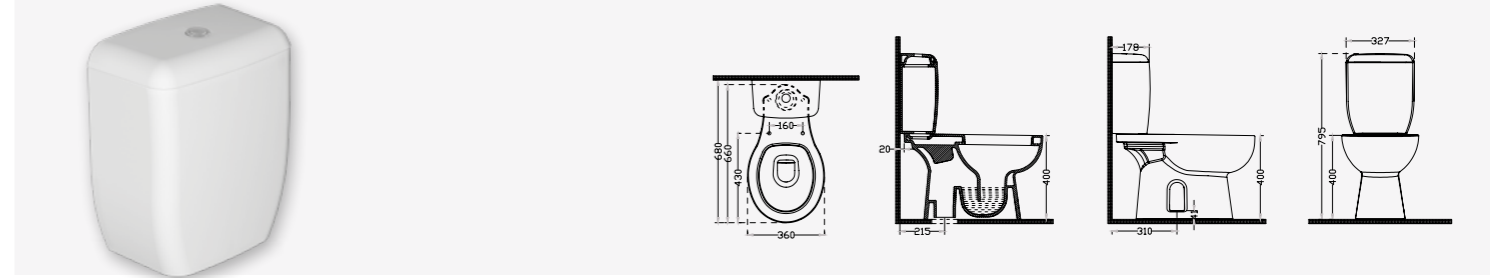

1603

Rezervuar
Cistern

Ağırlık Weight	Paketleme Packaging	Palet Adeti Number of Pallets	İhracat Palet Adeti Export Pallet Quantity
10,50 kg	Kutulu / Boxed	54