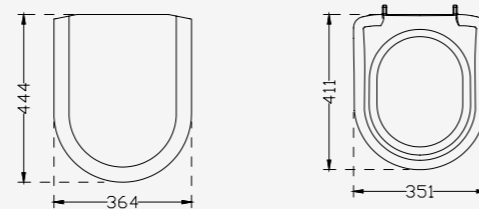

YD080

Slim Duroplast Yavaş Kapanan Kapak
Slim Duroplast Soft Close Seat Cover

Ağırlık Weight	Paketleme Packaging
2 kg	Kutulu / Boxed