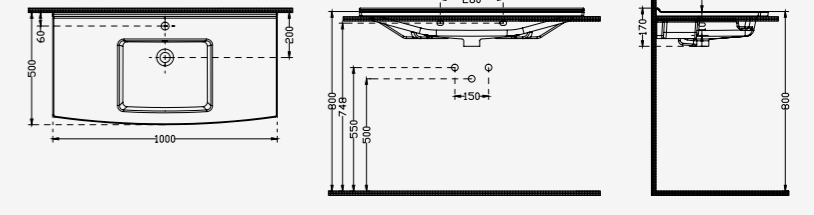

4200

Datça 100
Washbasin

Ebat Size	Ağırlık Weight	Paketleme Packaging	Palet Adeti Number of Pallets	İhracat Palet Adeti Export Pallet Quantity
50x100 cm	22 kg	Kutulu / Boxed	8