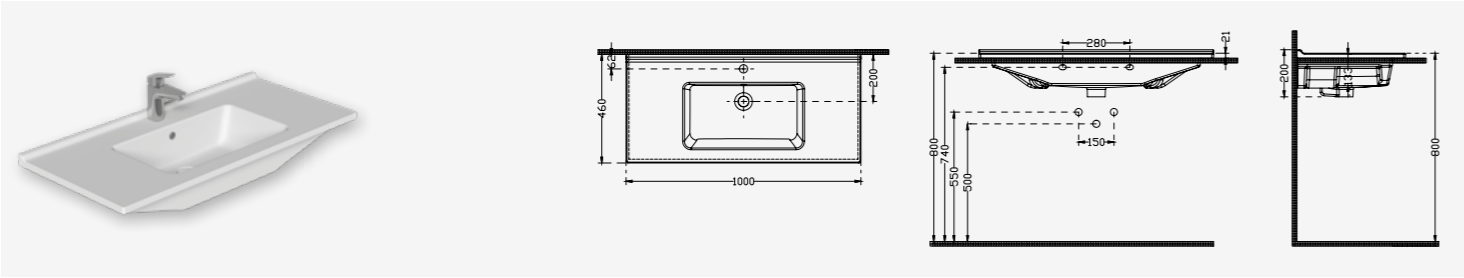

4100

Talya 100
Washbasin

Ebat Size	Ağırlık Weight	Paketleme Packaging	Palet Adeti Number of Pallets	İhracat Palet Adeti Export Pallet Quantity
46x100 cm	22 kg	Kutulu / Boxed	24