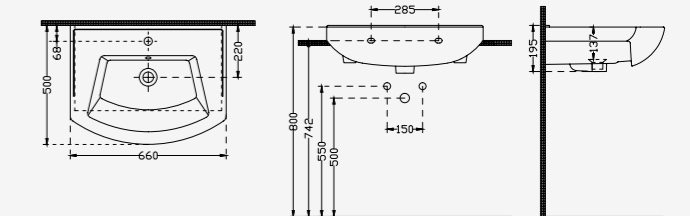

3065

Etna 65
Washbasin

Ebat Size	Ağırlık Weight	Paketleme Packaging	Palet Adeti Number of Pallets	İhracat Palet Adeti Export Pallet Quantity
65 cm	20 kg	Kutulu / Boxed	20	20