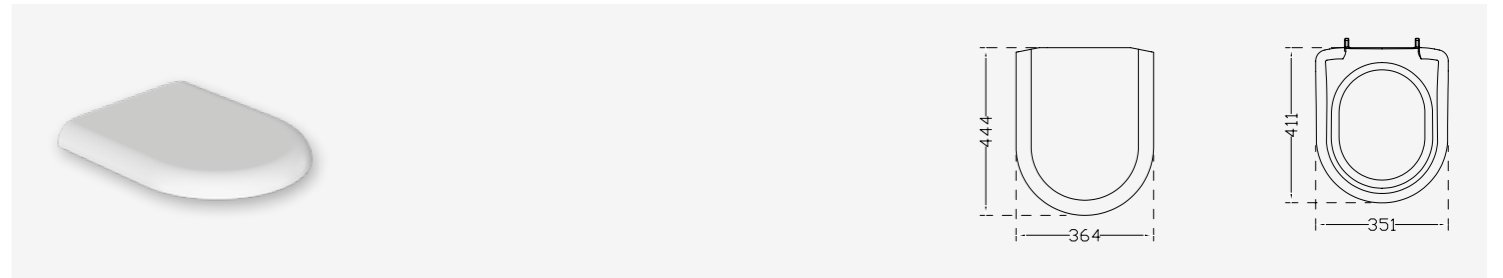

YD080-PP

Plastik Kapak
Seat Cover Without Softclose

Ağırlık Weight	Paketleme Packaging
1,50 kg	Kutulu / Boxed