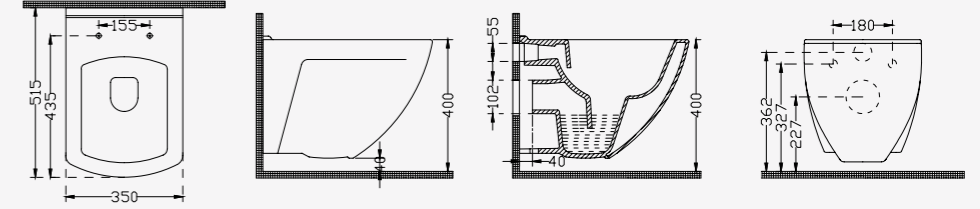

Ağırlık Weight	Paketleme Packaging	Palet Adeti Number of Pallets	İhracat Palet Adeti Export Pallet Quantity
23,85 kg	Kutulu / Boxed	18	24