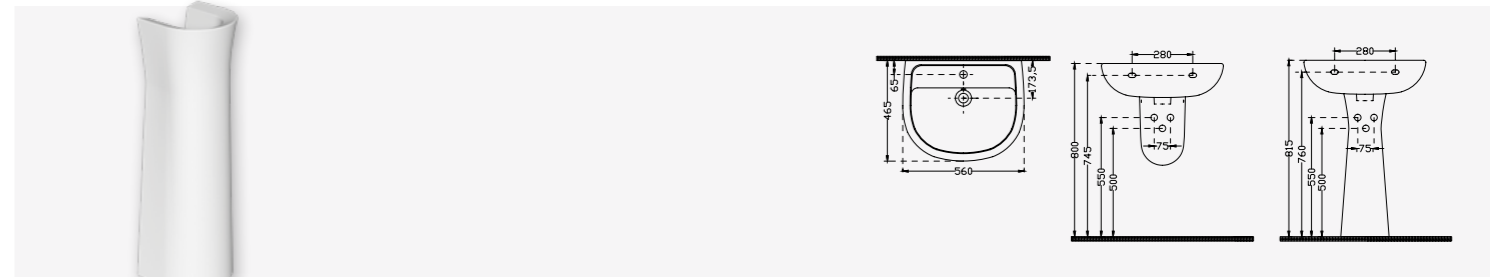

1506

Kolon Ayak
Pedestal

Ağırlık Weight	Paketleme Packaging	Palet Adeti Number of Pallets	İhracat Palet Adeti Export Pallet Quantity
11 kg	Kutulu / Boxed	42