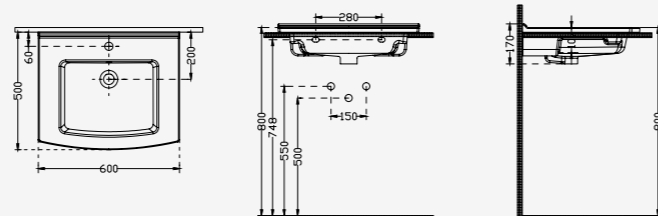

4260

Datça 60
Washbasin

Ebat Size	Ağırlık Weight	Paketleme Packaging	Palet Adeti Number of Pallets	İhracat Palet Adeti Export Pallet Quantity
50x60 cm	13 kg	Kutulu / Boxed	12