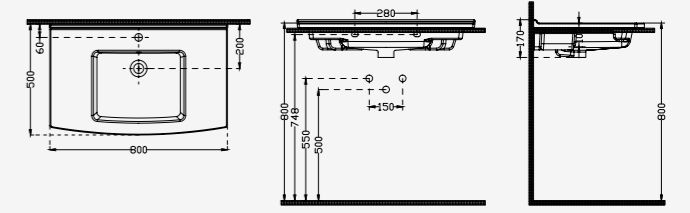

4280

Datça 80
Washbasin

Ebat Size	Ağırlık Weight	Paketleme Packaging	Palet Adeti Number of Pallets	İhracat Palet Adeti Export Pallet Quantity
50x80 cm	18 kg	Kutulu / Boxed	10