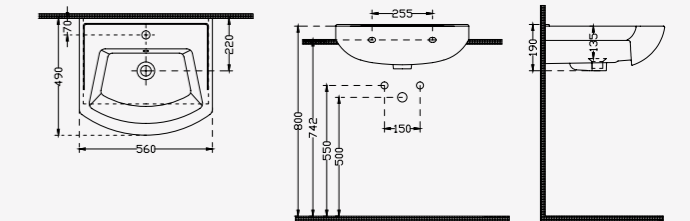

3055

Etna 55
Washbasin

Ebat Size	Ağırlık Weight	Paketleme Packaging	Palet Adeti Number of Pallets	İhracat Palet Adeti Export Pallet Quantity
55 cm	18 kg	Kutulu / Boxed	20	20