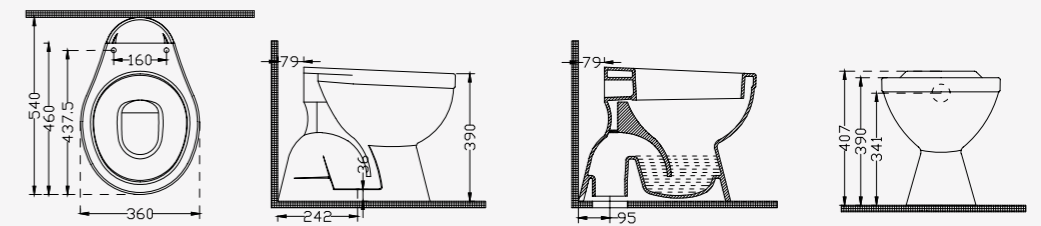

2701

Klozet Alttan - S Trap
Single Wc Pan - S Trap

Ağırlık Weight	Paketleme Packaging	Palet Adeti Number of Pallets	İhracat Palet Adeti Export Pallet Quantity
19 kg	Kutulu / Boxed	32