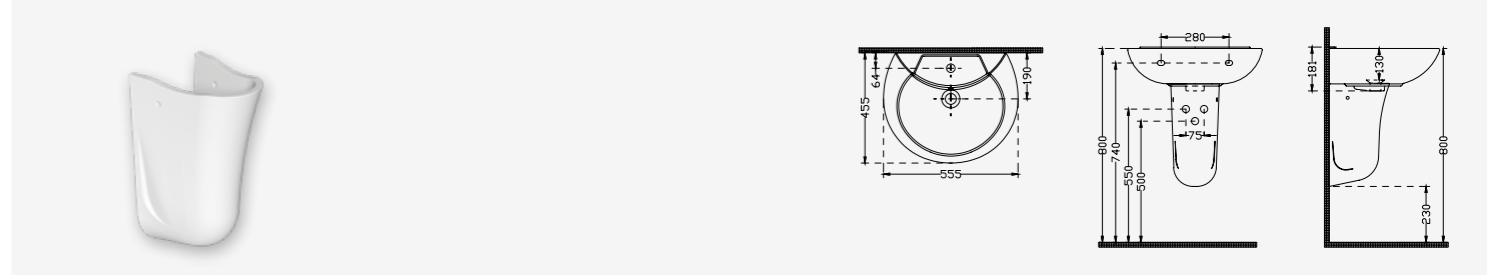

1321

Yarım Ayak
Half Pedestal

Ağırlık Weight	Paketleme Packaging	Palet Adeti Number of Pallets	İhracat Palet Adeti Export Pallet Quantity
7 kg	Kutulu / Boxed	42	120