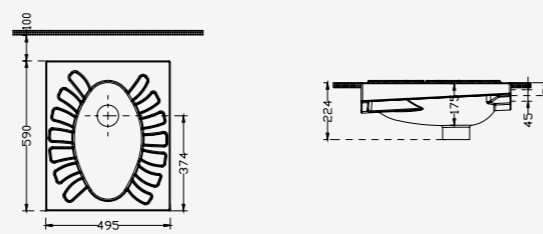

1044

Sun Tuvalet Taşı
Squatting Pan

Ebat Size	Ağırlık Weight	Paketleme Packaging	Palet Adeti Number of Pallets	İhracat Palet Adeti Export Pallet Quantity
50x60 cm	21 kg	Kutulu / Boxed	32	48