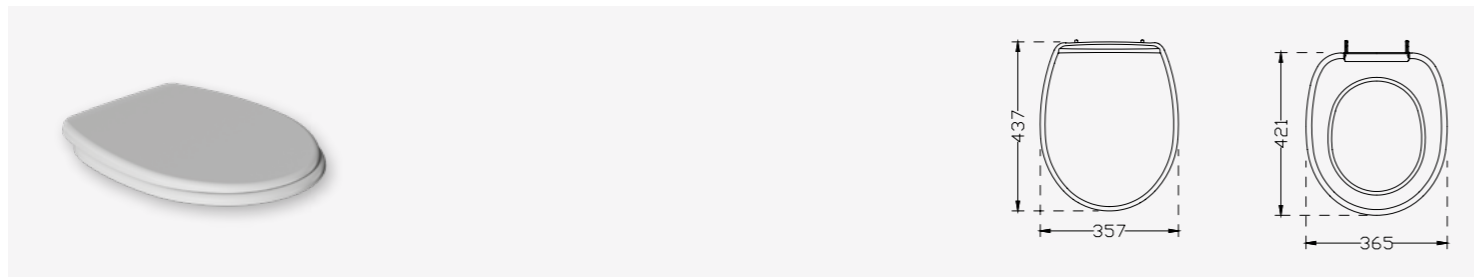

YD073

Duroplast / PP Kapak
Duroplast PP Seat Cover Without Soft Close

Ağırlık Weight	Paketleme Packaging

2,50 kg	Kutulu / Boxed