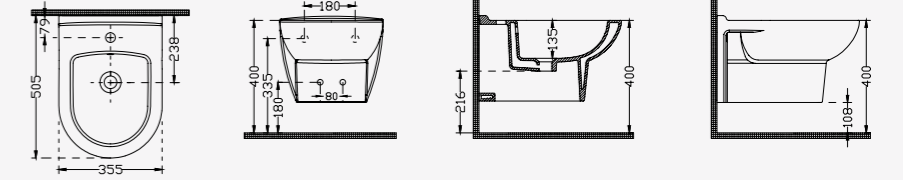

1115

Bide
Bidet

Ağırlık Weight	Paketleme Packaging	Palet Adeti Number of Pallets	İhracat Palet Adeti Export Pallet Quantity
19 kg	Kutulu / Boxed	24	24