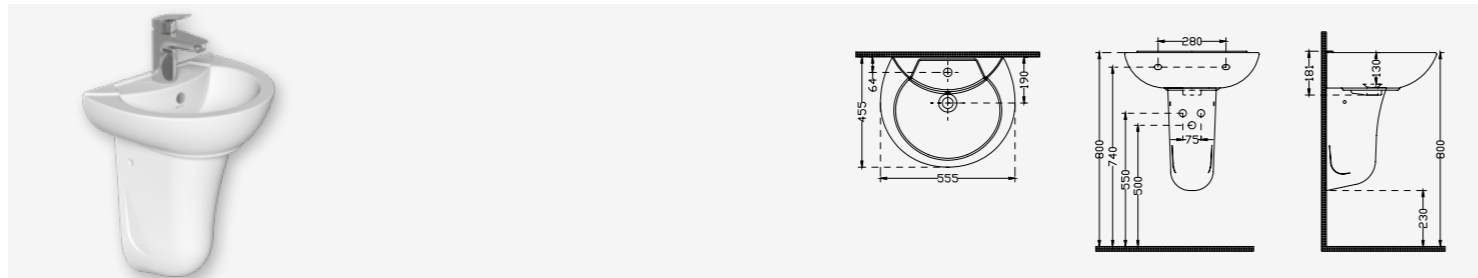

1210

Lavabo
Washbasin

Ebat Size	Ağırlık Weight	Paketleme Packaging	Palet Adeti Number of Pallets	İhracat Palet Adeti Export Pallet Quantity
45x55	14,60 kg	Kutulu / Boxed	28	56