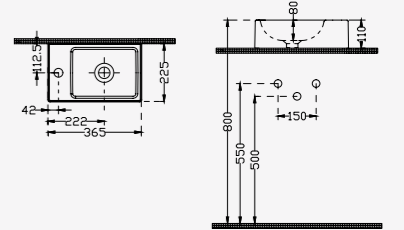

4037

Talya 37
Washbasin

Ebat Size	Ağırlık Weight	Paketleme Packaging	Palet Adeti Number of Pallets	İhracat Palet Adeti Export Pallet Quantity
23x37 cm	6,50 kg	Kutulu / Boxed	72