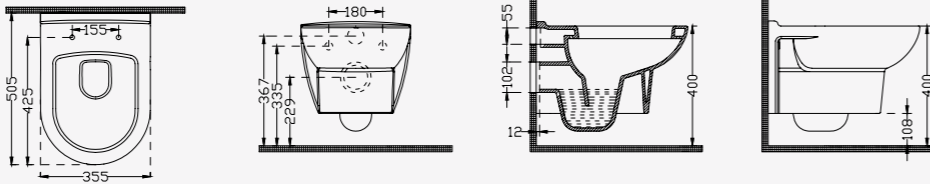

Ebat Size	Ağırlık Weight	Paketleme Packaging	Palet Adeti Number of Pallets	İhracat Palet Adeti Export Pallet Quantity
45x55 cm	12,50 kg	Kutulu / Boxed	24	24

**1111**

Asma Klozet  
Wall Hung Wc Pan

Ağırlık Weight	Paketleme Packaging	Palet Adeti Number of Pallets	İhracat Palet Adeti Export Pallet Quantity
21 kg	Kutulu / Boxed	24	24