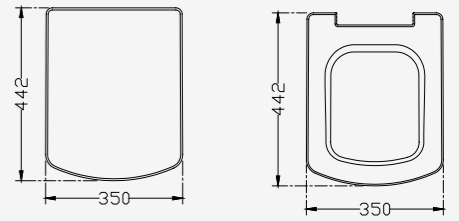

YD075-PP

Plastik Slim Yavaş Kapanan Kapak
PP Seat Cover Softclose

Ağırlık Weight	Paketleme Packaging
1,50 kg	Kutulu / Boxed