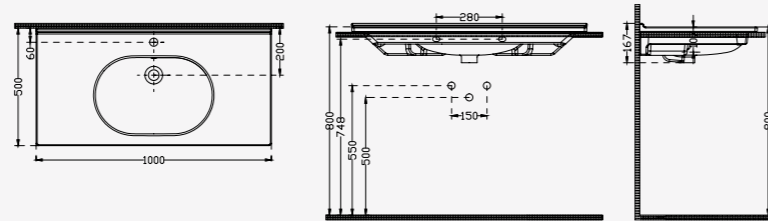

4300

Bergama 100
Washbasin

Ebat Size	Ağırlık Weight	Paketleme Packaging	Palet Adeti Number of Pallets	İhracat Palet Adeti Export Pallet Quantity
50x100 cm	22 kg	Kutulu / Boxed	8