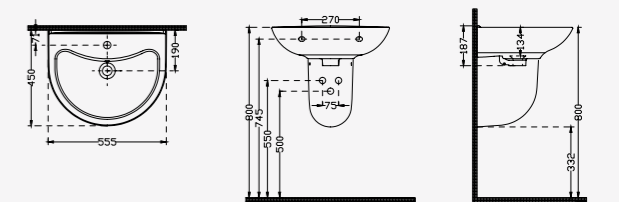

**YD080**

Slim Duroplast Yavaş Kapanan Kapak  
Slim Duroplast Soft Close Seat Cover

Ağırlık Weight	Paketleme Packaging
2 kg	Kutulu / Boxed

**1108**

Yarım Ayak  
Half Pedestal

Ağırlık Weight	Paketleme Packaging	Palet Adeti Number of Pallets	İhracat Palet Adeti Export Pallet Quantity
8,50 kg	Kutulu / Boxed	48	48