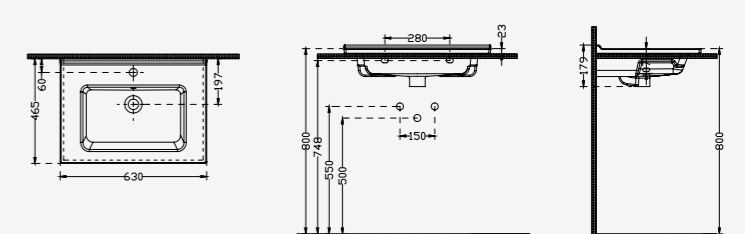

4165

Talya 65
Washbasin

Ebat Size	Ağırlık Weight	Paketleme Packaging	Palet Adeti Number of Pallets	İhracat Palet Adeti Export Pallet Quantity
46x65 cm	18 kg	Kutulu / Boxed	28